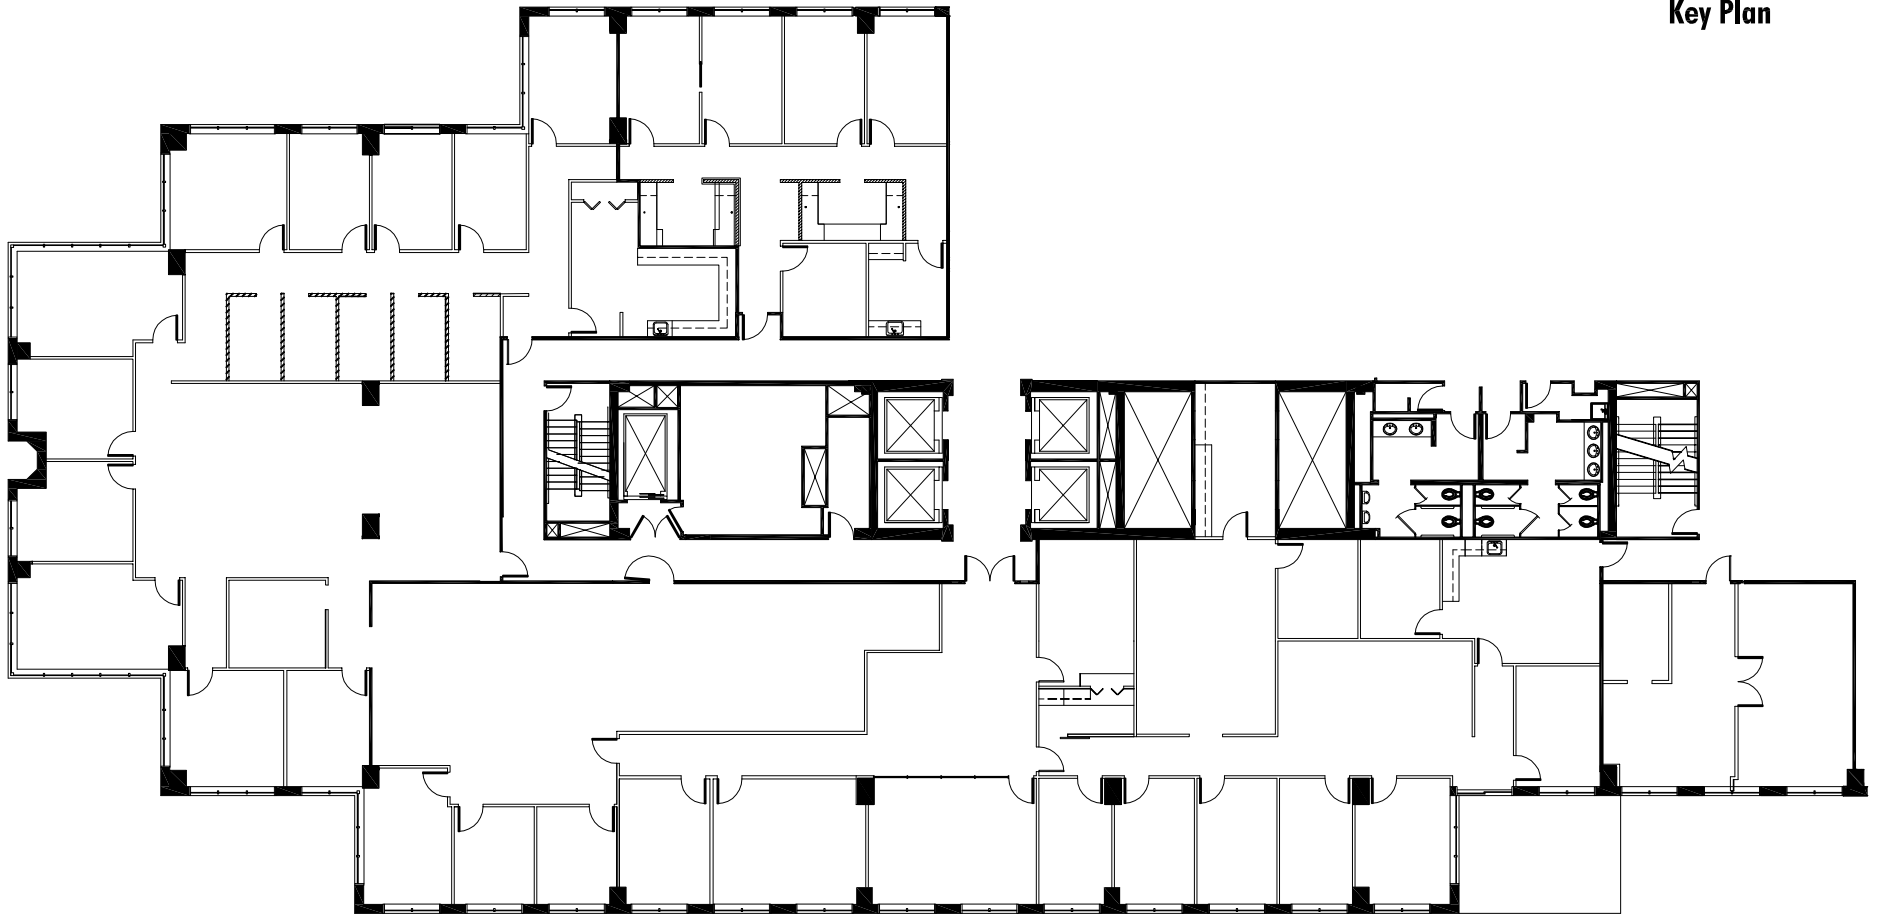

Key Plan

0 5 10 20

One Buckhead Plaza • Suite 800 • 15,397 RSF

Available Suite Diagram