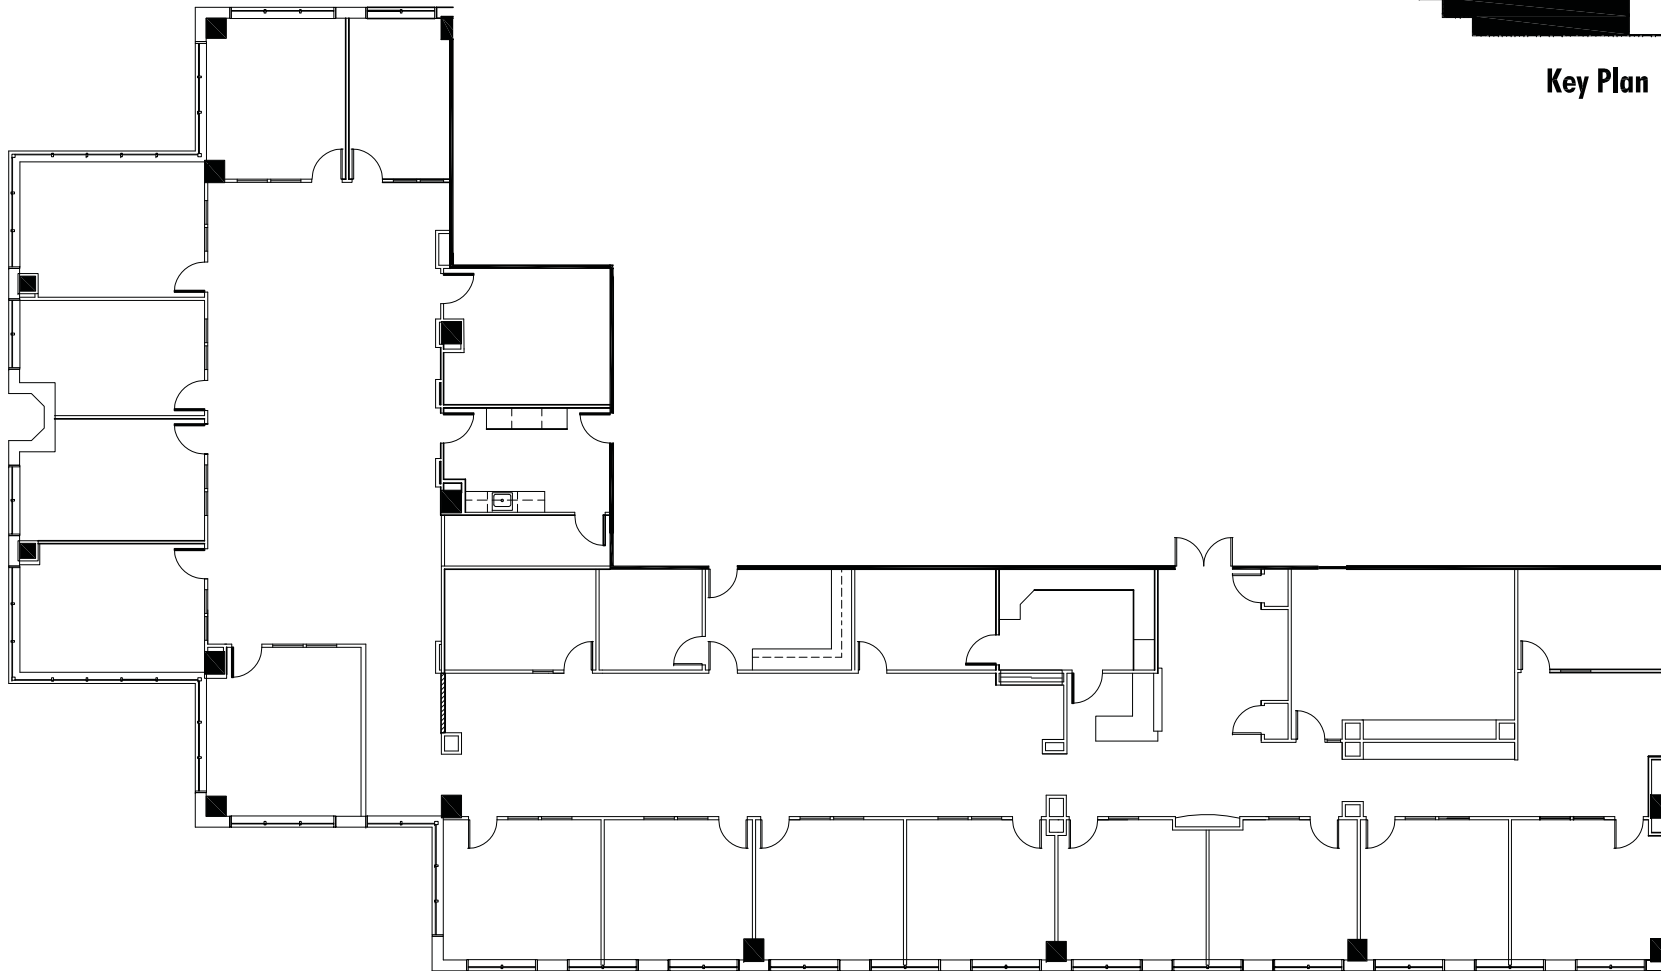

Key Plan

0 5 10 20

One Buckhead Plaza • Suites 750

• 9,722 RSF

Available Suite Diagram