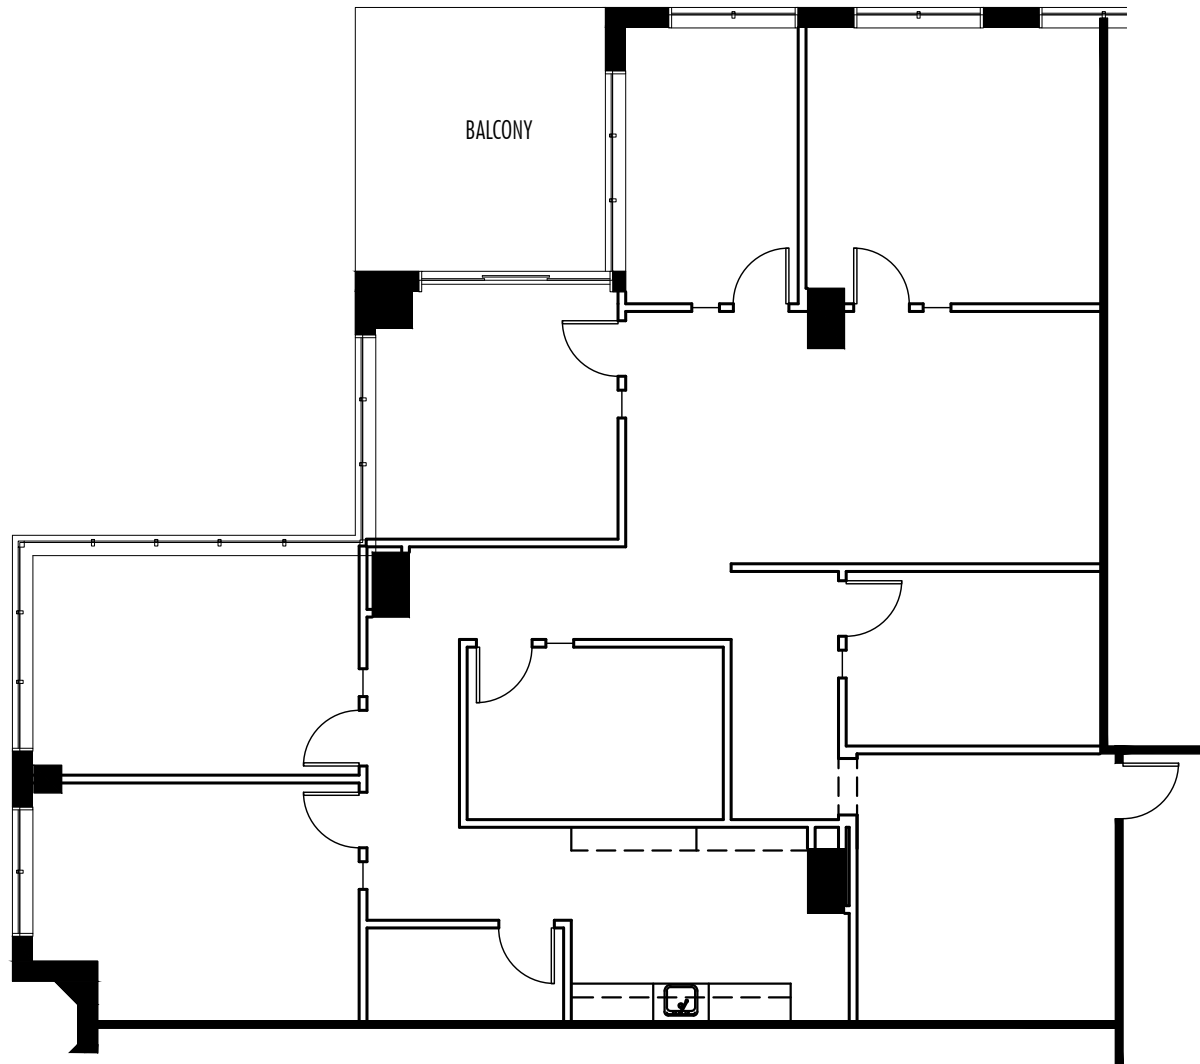

Key Plan

BALCONY

One Buckhead Plaza • Suite 350 • 2,892 RSF

Available Suite Diagram