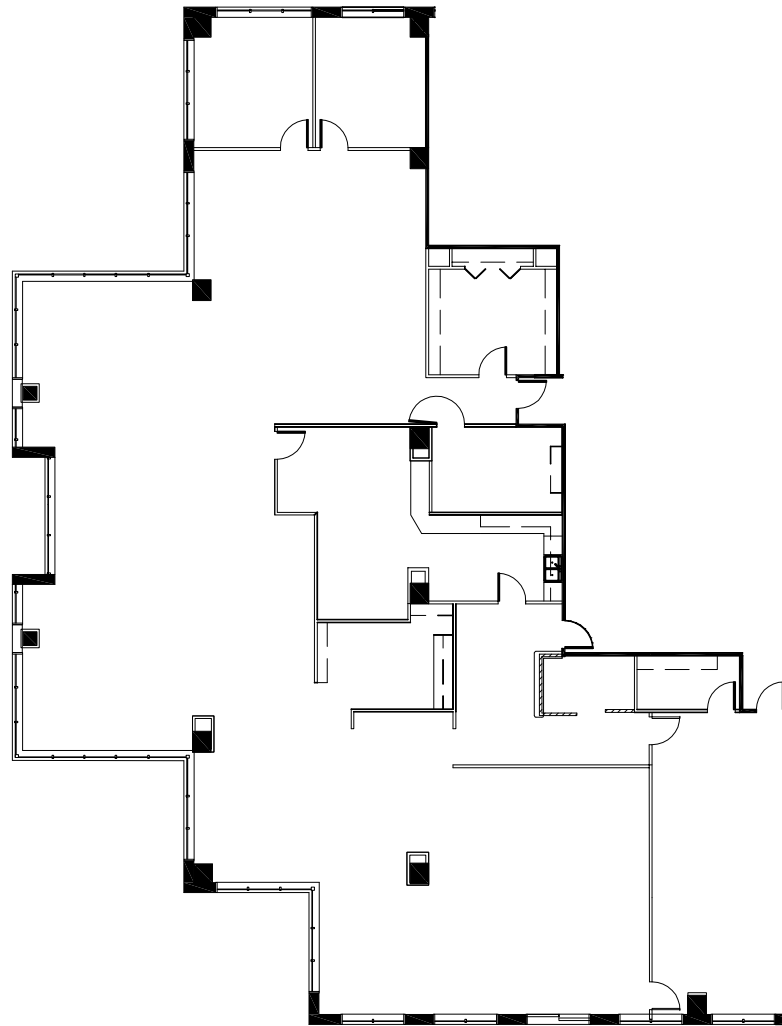

Key Plan

One Buckhead Plaza • Suite 230 • 6,870 RSF

Available Suite Diagram