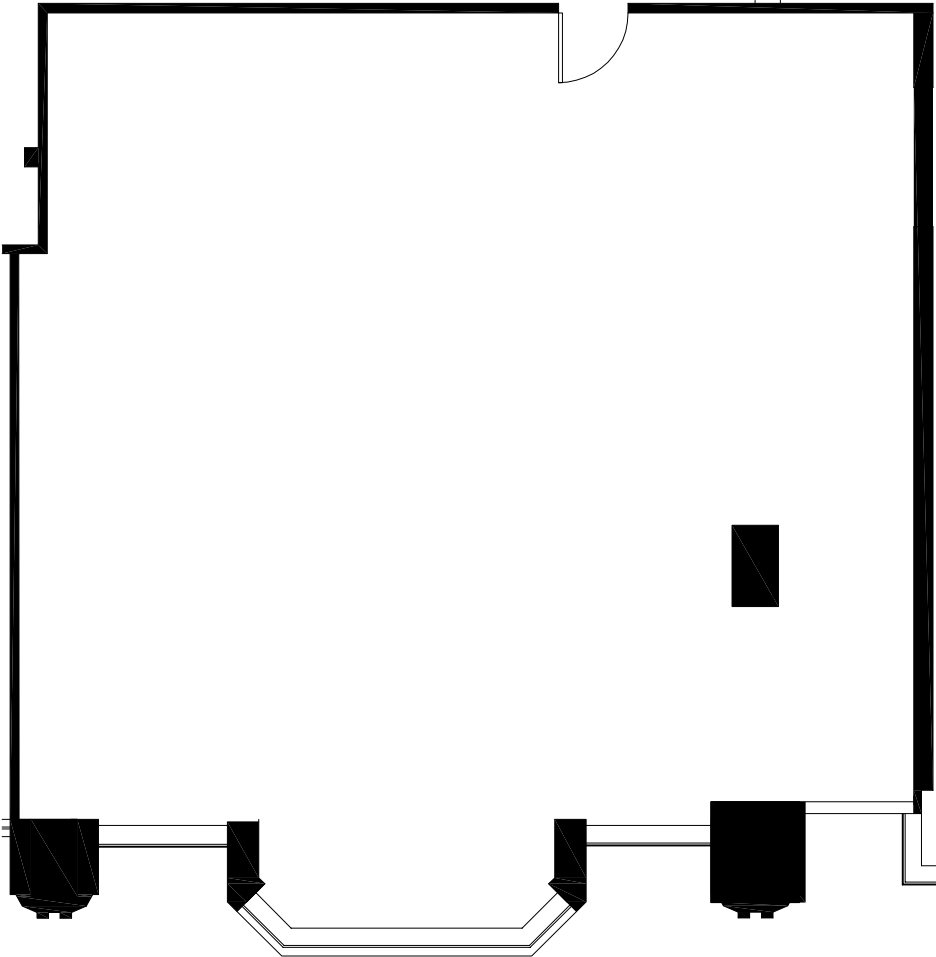

Key Plan

One Buckhead Plaza • Suite 140 • 1,665 RSF

Available Suite Diagram